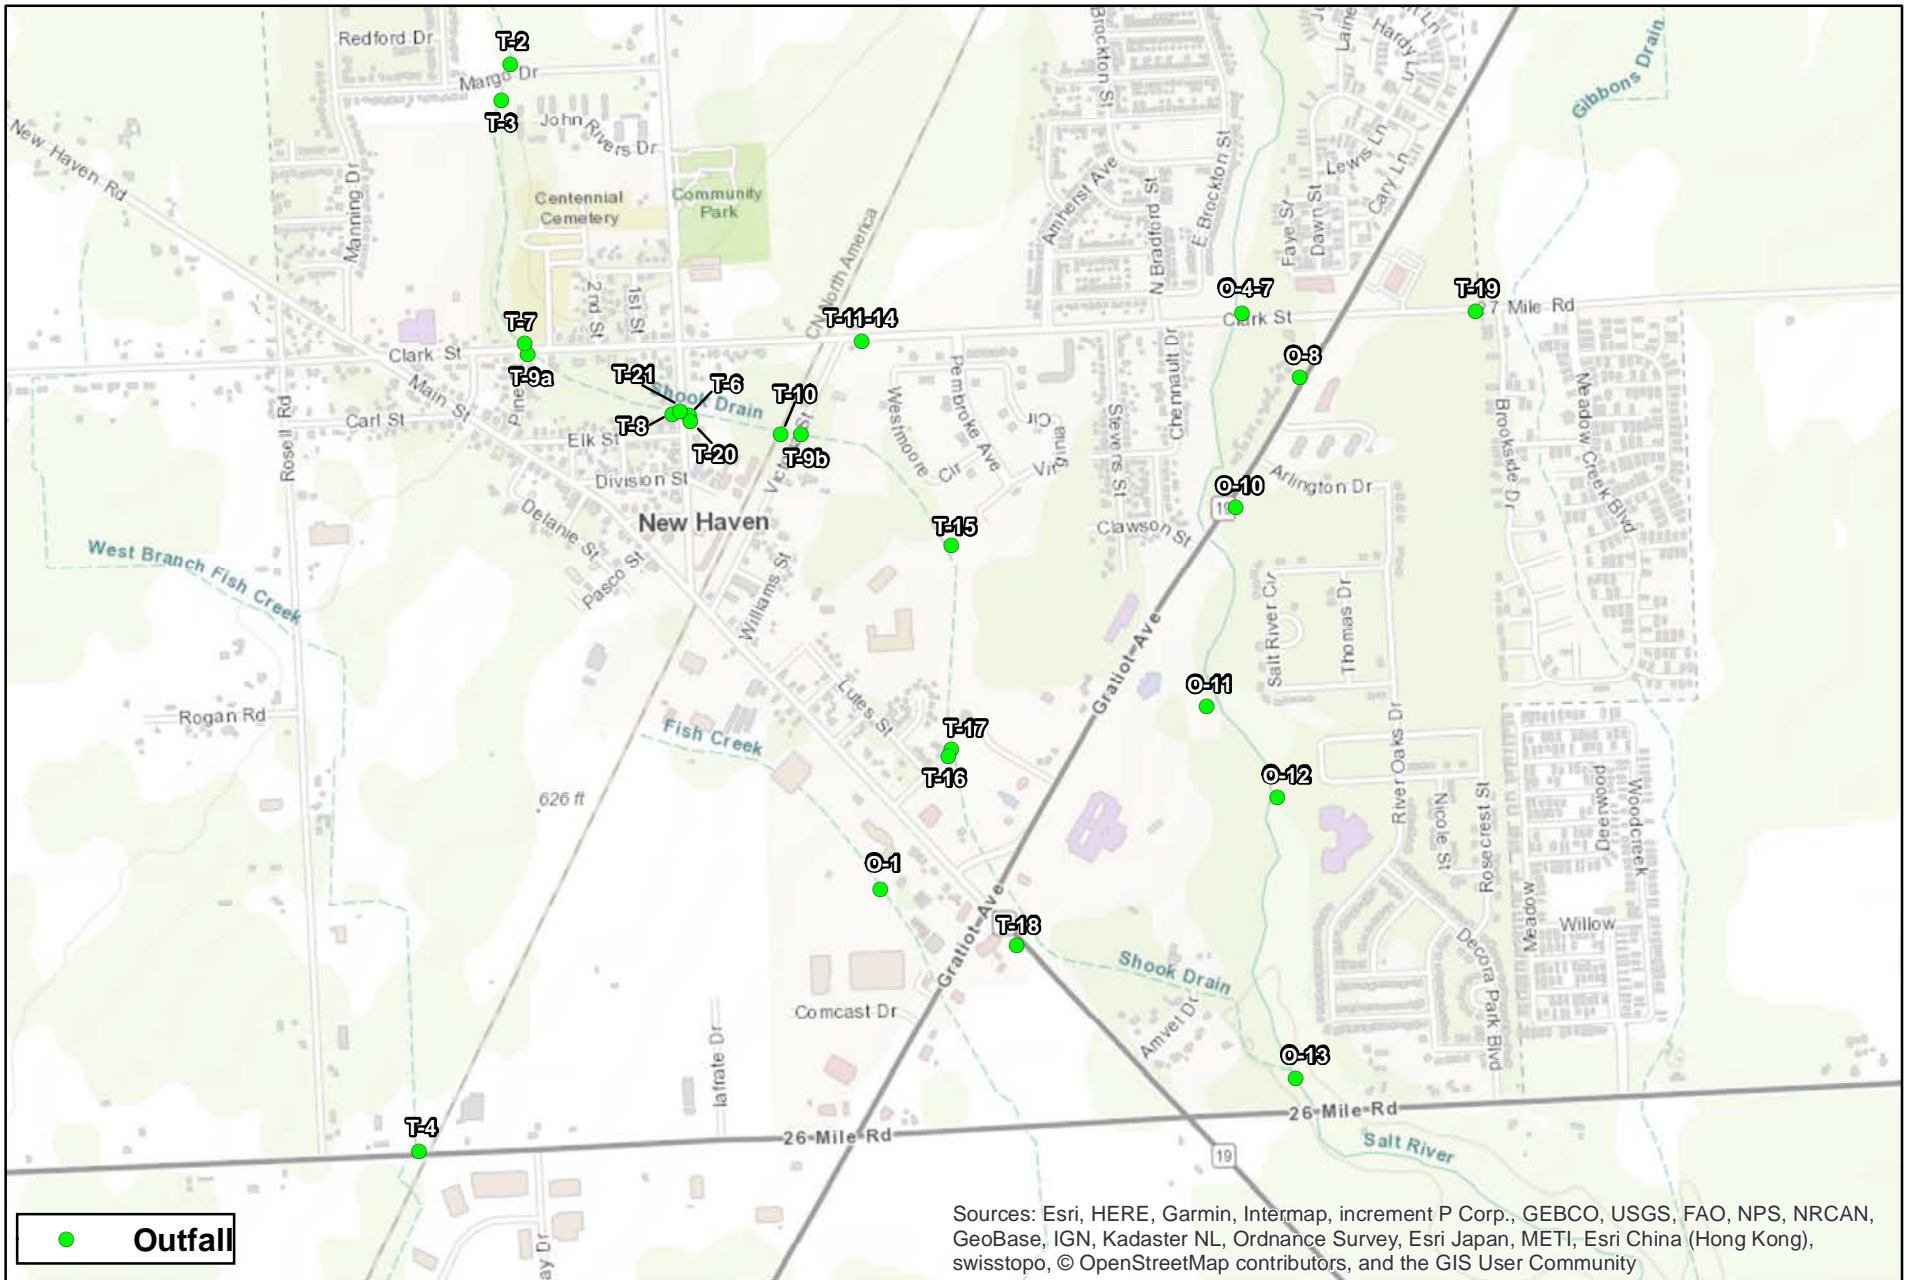

Village of New Haven Stormwater Outfall Locations

Sources: Esri, HERE, Garmin, Intermap, increment P Corp., GEBCO, USGS, FAO, NPS, NRCAN, GeoBase, IGN, Kadaster NL, Ordnance Survey, Esri Japan, METI, Esri China (Hong Kong), swisstopo, © OpenStreetMap contributors, and the GIS User Community

Map Title: Village of New Haven
 Stormwater Outfall Locations
 Date: 10/27/2020
 Map Author: Kathleen Sexton
 Version 1.0

All locations approximate
 2020 Basemap